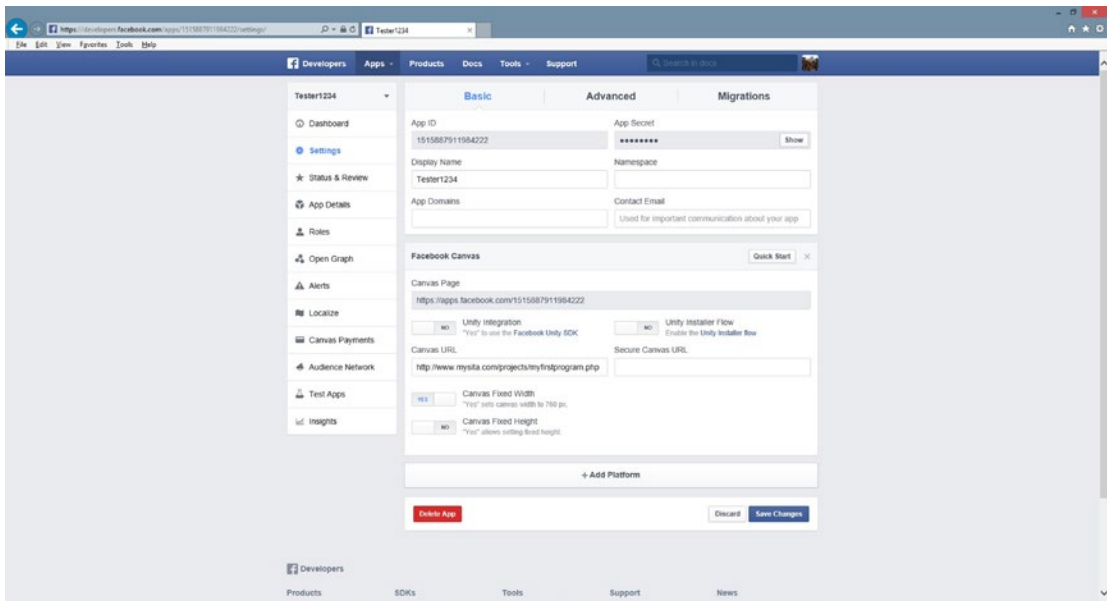

Figure 2-5. The Facebook dashboard

8. Once you have displayed your dashboard, select Settings on the left menu.

Figure 2-6. The Facebook Settings page